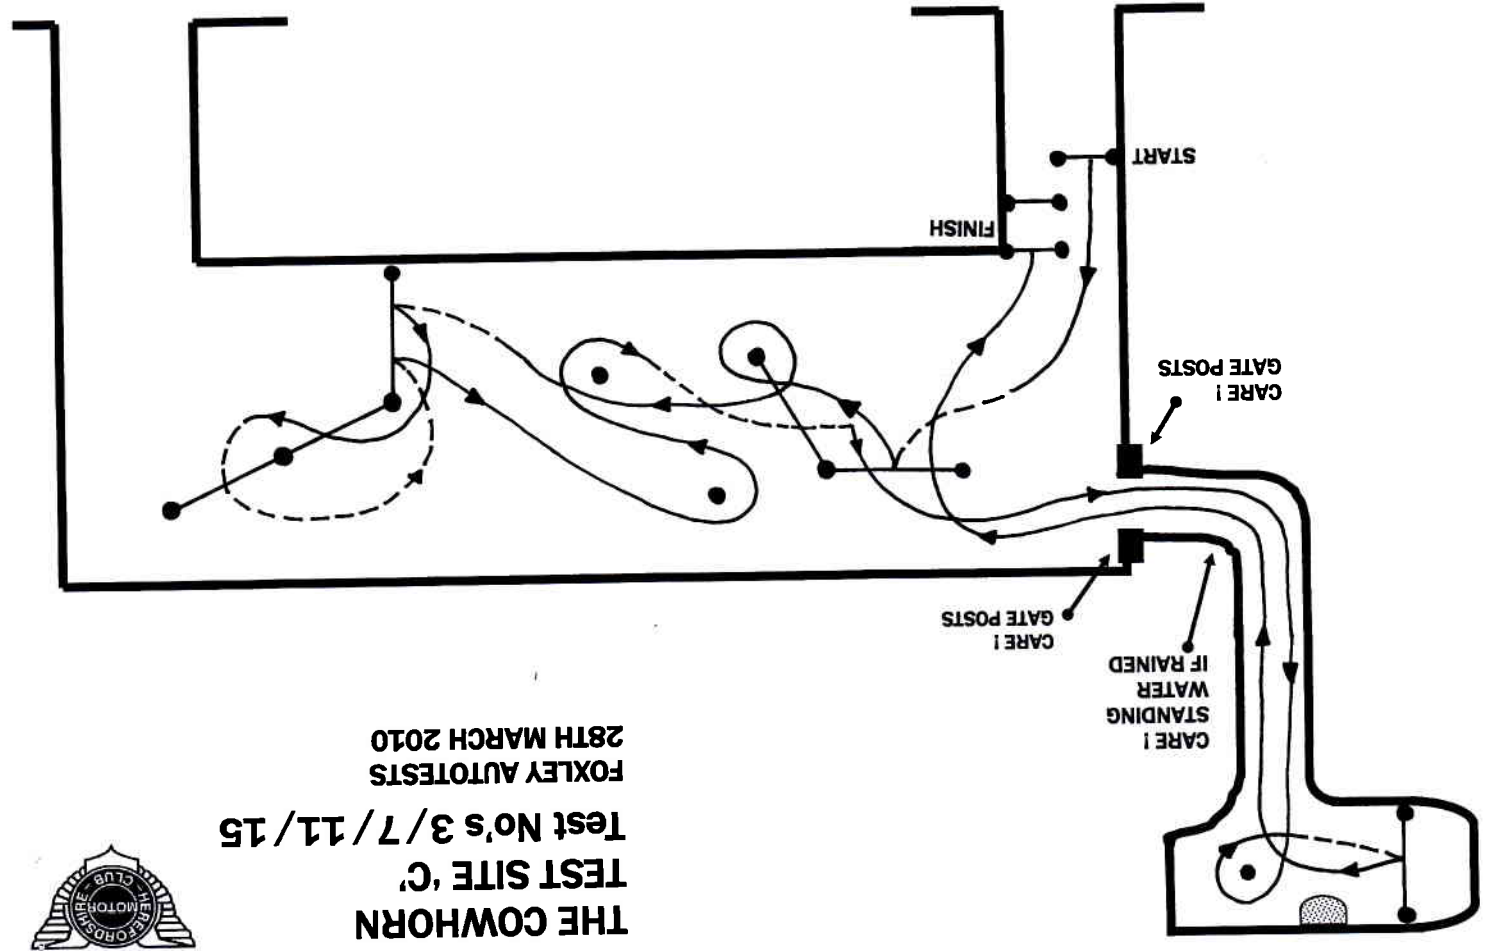

THE COWHORN
TEST SITE 'C'
Test No's 3 / 7 / 11 / 15
FOXLEY AUTOTESTS
28TH MARCH 2010

Herefordshire Motor Club

**THE COWHORN
TEST SITE 'C'**
Test No's 3 / 7 / 11 / 15

**THE HILL TEST
TEST SITE 'A'**
Test No's 1 / 5 / 9 / 13

SIGNING ON
AND RESULTS

CATERING

TOILET

GATES

PADDOCK

NO PARKING ON GRASS VERGES PLEASE

NO PARKING ON GRASS VERGES PLEASE

NO PARKING ON GRASS VERGES PLEASE